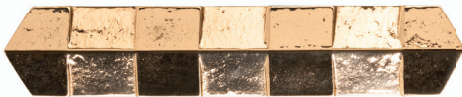

ALFREDO
PORRO