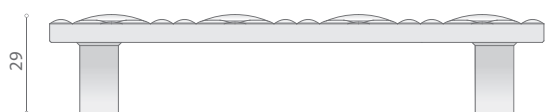

BR0540PO

41x41

BR0540

128 (164x41)

256 (287x41)

320 (369x41)

164 - INT. 128

287 - INT. 256

369 - INT. 320